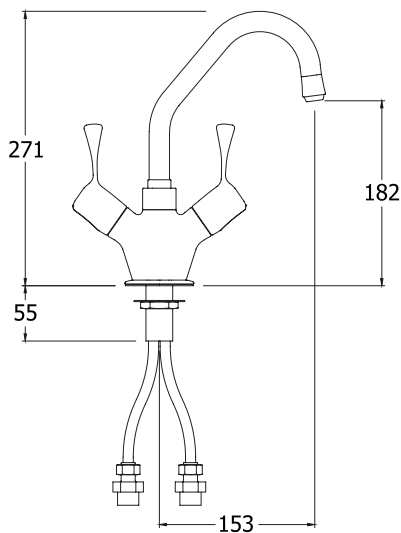

MODEL: **TX-B-206L**

AQUATECHNIX

manufactured by **MECHLINE**

AquaTechnix Deck mounted tap. LEVER operated TX-B-20 base with 150mm swivel spout

Manufacturer: Mechline Developments Limited.
Brand: AquaTechnix.
Model Range: TX-20.
Spout: 150mm swivel spout.
Mount: Deck mounted.
Hole: Single Hole.
Water Feed: Twin Water Feed.
Control(s): Lever.
Accreditation: WRAS.

TECHNICAL INFORMATION

Connection(s): 1/2-inch connection.
Height: 271mm
Tap hole: 32mm.
Recommended static water pressure range: 1.5 -5 bar.
Flow rate: for all TX-B-20 models (tested at 3 bar pressure):
Fitted with STANDARD diffuser: 10.33 l/m